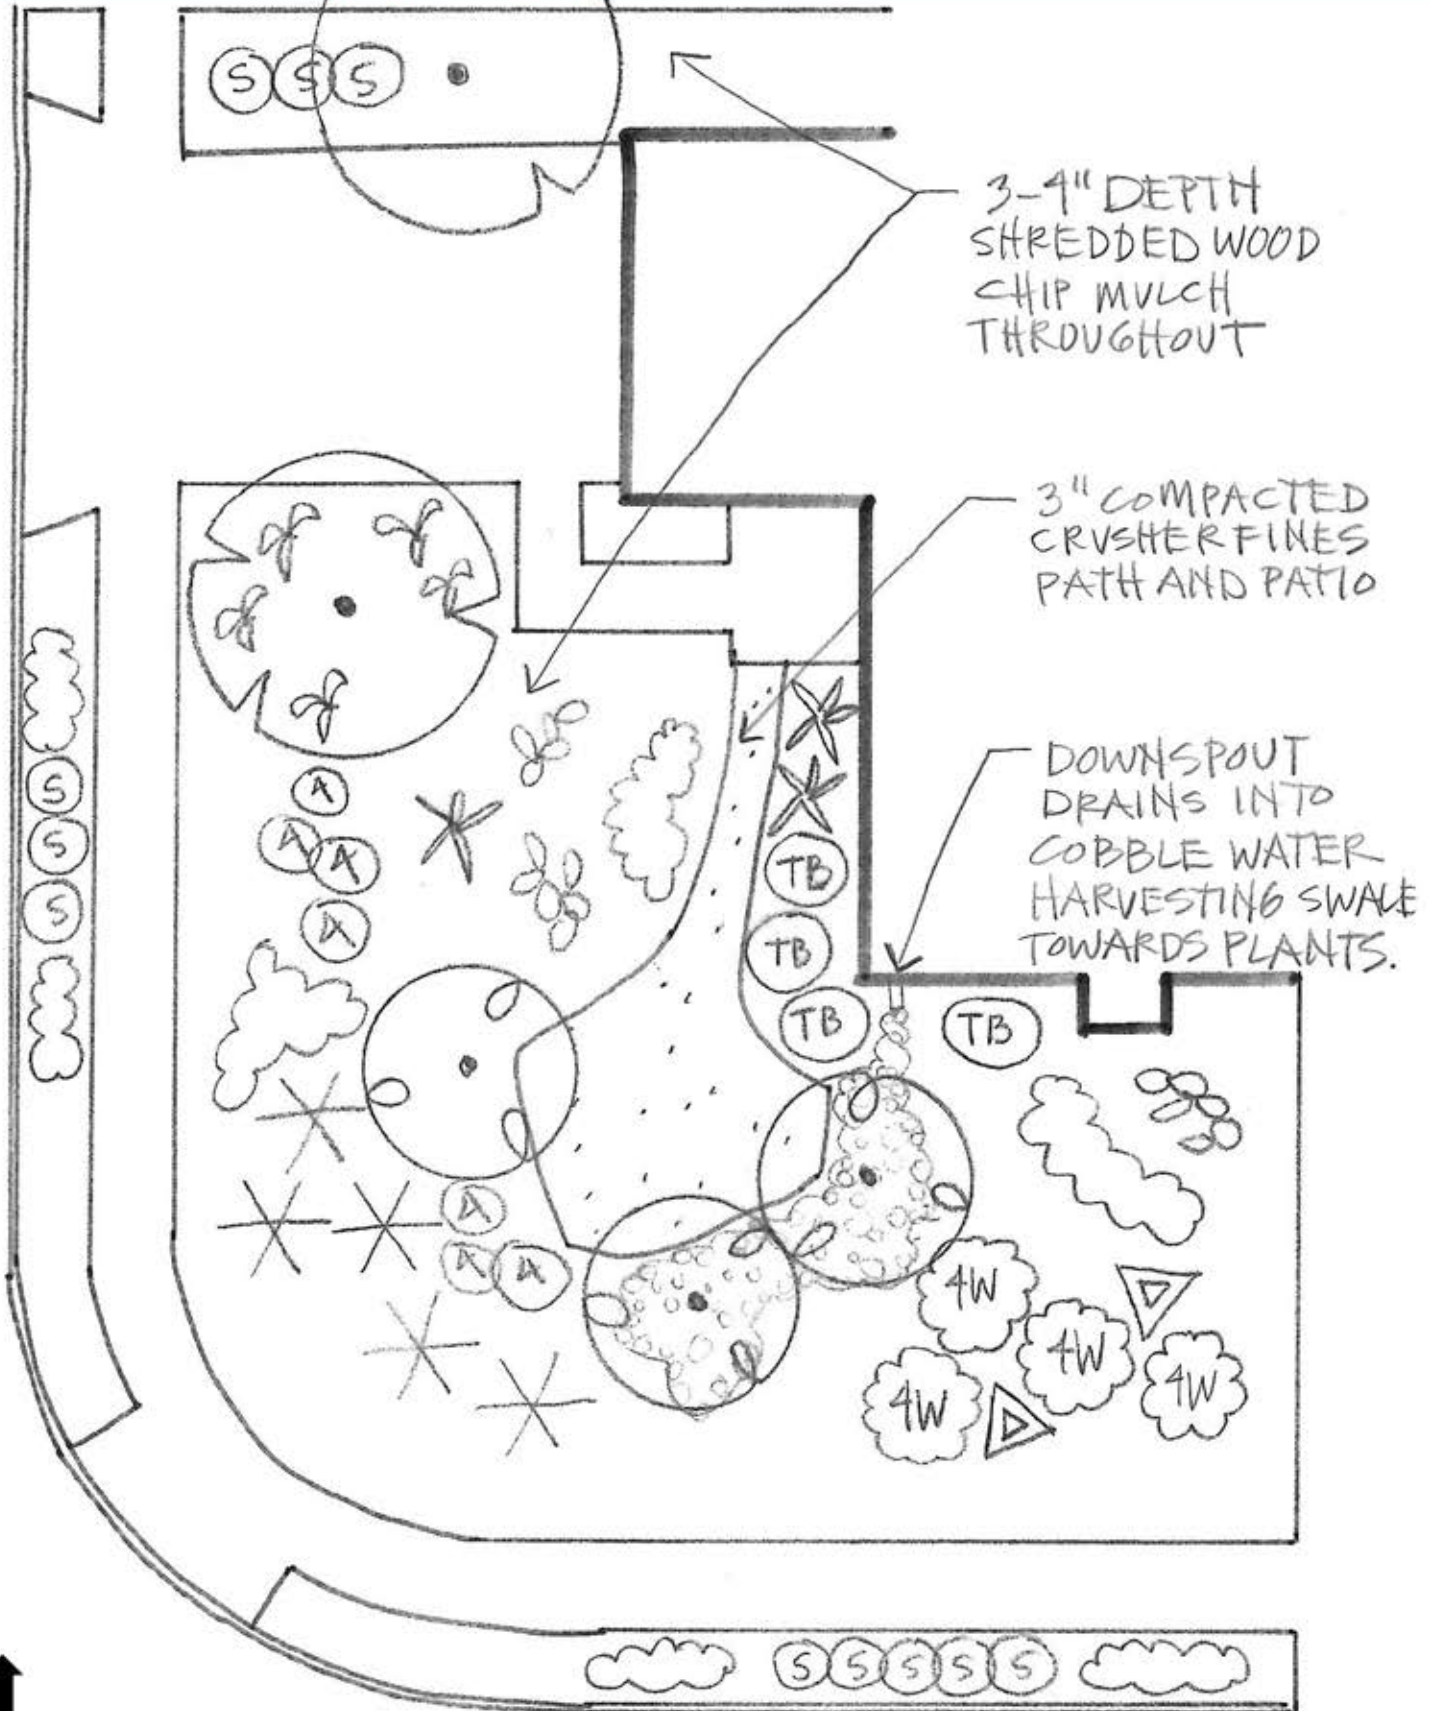

Hotscape Landscape Plan

An Attractive Native
Landscape that Loves Heat
and Full Sun

↑
NORTH

SCALE: 1"=10'

Plant Legend

CHINESE
PISTACHE

SCREWBEAN
MESQUITE

FOURWING SALT BUSH

TURPENTINE BUSH

BLUE SOTOL

RED YUCCA

PRICKLY PEAR CACTUS
SPINELESS/PURPLE

GREEN SANTOLINA

HUMMINGBIRD PLANT

GIANT 4' O'CLOCK

BANANA YUCCA

THOMPSON YUCCA