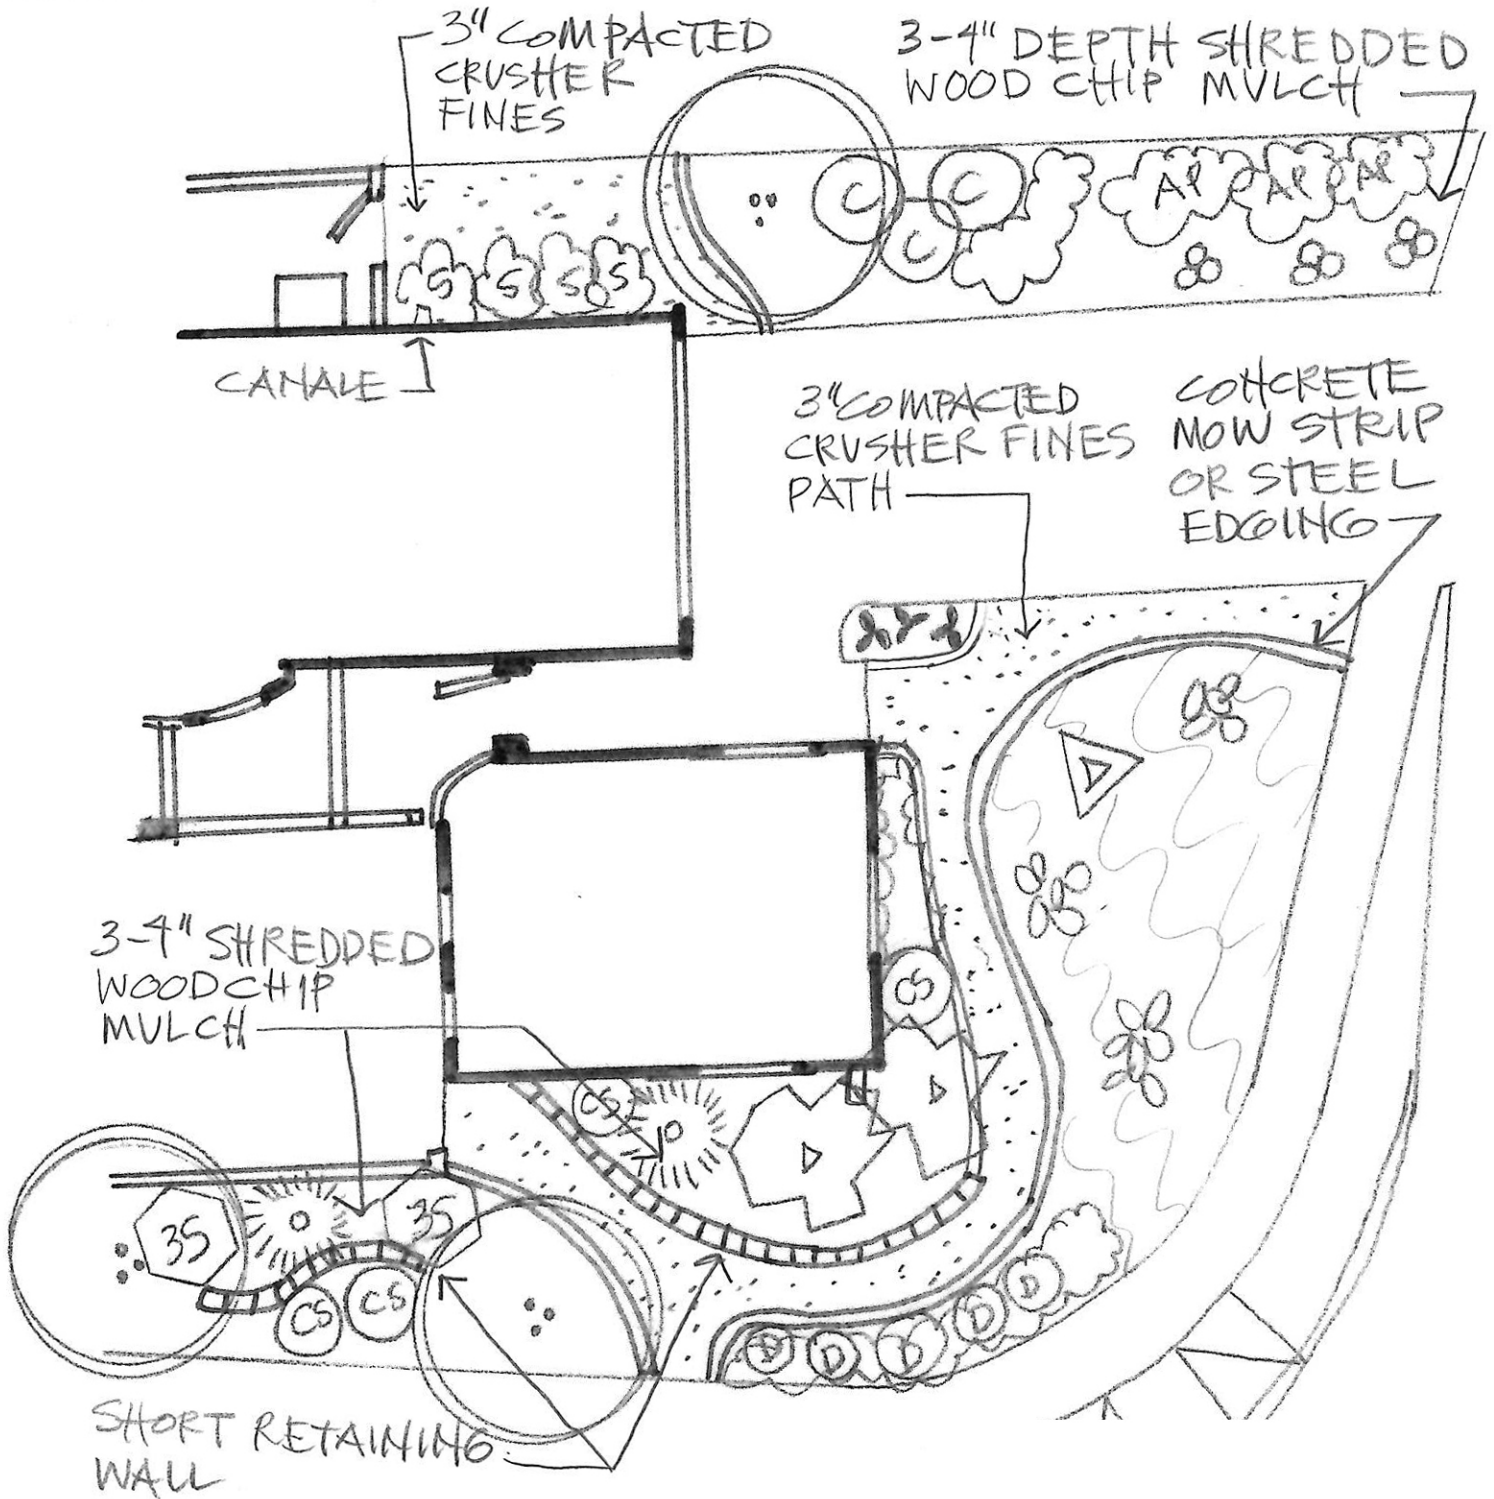

# Loungescape Landscape Plan

A Strikingly Beautiful and Low Maintenance Yard

SCALE: 1"=10'

## Plant Legend

DESERT WILLOW

SCRUB LIVE OAK  
OR MOUNTAIN  
MAHOGANY

SOAP TREE YUCCA

SAND SAGE, BROOM  
DALEA OR FRINGED SAGE

BIG SAGE

NATIVE GRASS MEADOW: BLUE GRAMA, GALLETA,  
INDIAN RICE GRASS, SIDEOATS GRAMA